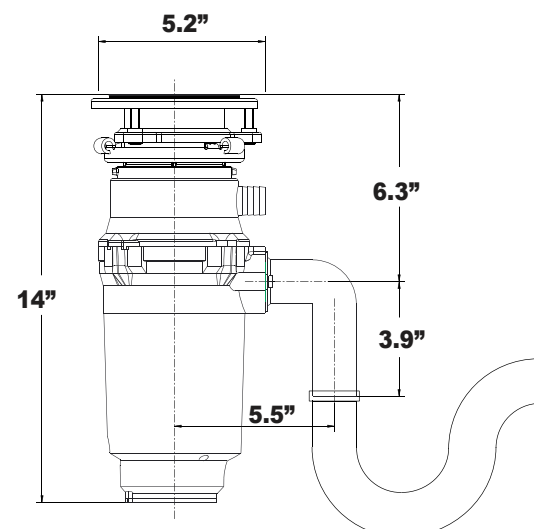

TORQUE MASTER®

Balanced Grinding System:
A combination of computer designed and balanced components working in unison to provide superior torque grind speed and long system life.

Dimensions

Joneca Corporation